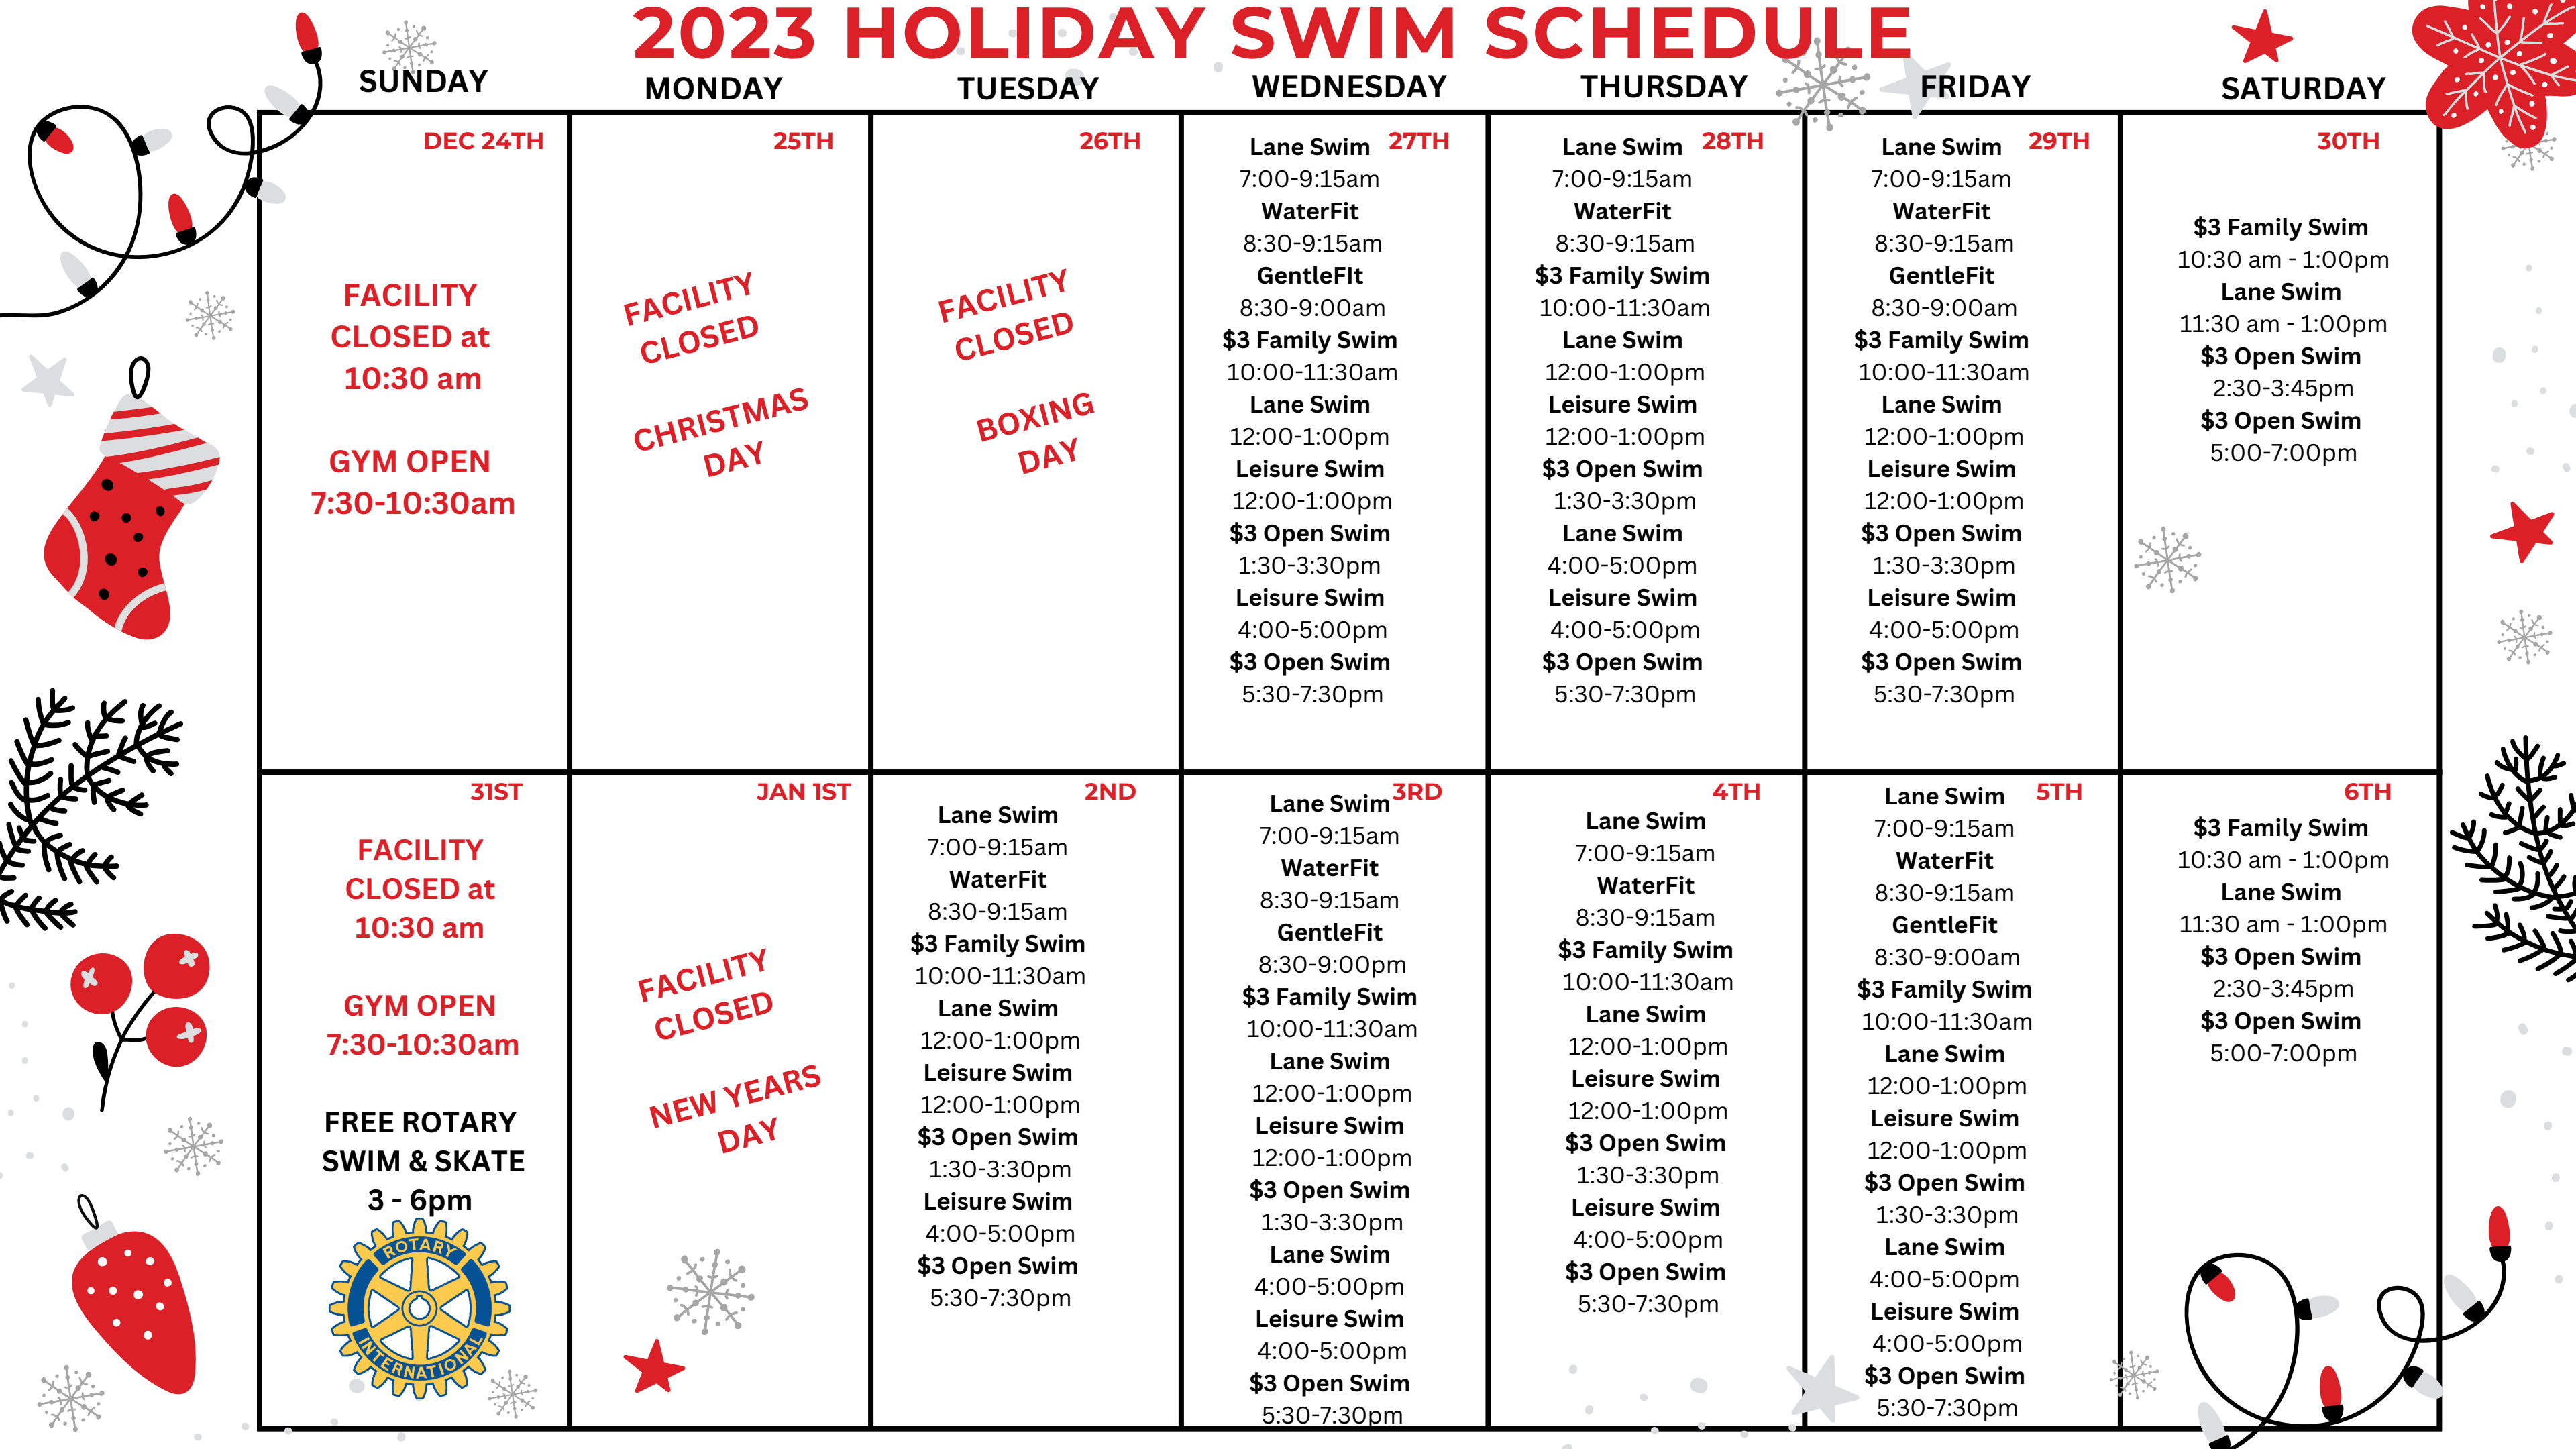

2023 HOLIDAY SWIM SCHEDULE

SUNDAY

MONDAY

TUESDAY

WEDNESDAY

THURSDAY

FRIDAY

SATURDAY

DEC 24TH

25TH

26TH

30TH

$3 Family Swim
10:30 am - 1:00pm
Lane Swim
11:30 am - 1:00pm
$3 Open Swim
2:30-3:45pm
$3 Open Swim
5:00-7:00pm

FACILITY
CLOSED at
10:30 am

GYM OPEN
7:30-10:30am

FACILITY
CLOSED
CHRISTMAS
DAY

FACILITY
CLOSED
BOXING
DAY

31ST

FACILITY
CLOSED at
10:30 am

GYM OPEN
7:30-10:30am

FREE ROTARY
SWIM & SKATE
3 - 6pm

JAN 1ST

FACILITY
CLOSED
NEW YEARS
DAY

2ND

Lane Swim
7:00-9:15am
WaterFit
8:30-9:15am
$3 Family Swim
10:00-11:30am
Lane Swim
12:00-1:00pm
Leisure Swim
12:00-1:00pm
$3 Open Swim
1:30-3:30pm
Leisure Swim
4:00-5:00pm
$3 Open Swim
5:30-7:30pm

4TH

Lane Swim
7:00-9:15am
WaterFit
8:30-9:15am
$3 Family Swim
10:00-11:30am
Lane Swim
12:00-1:00pm
Leisure Swim
12:00-1:00pm
$3 Open Swim
1:30-3:30pm
Leisure Swim
4:00-5:00pm
$3 Open Swim
5:30-7:30pm

6TH

$3 Family Swim
10:30 am - 1:00pm
Lane Swim
11:30 am - 1:00pm
$3 Open Swim
2:30-3:45pm
$3 Open Swim
5:00-7:00pm